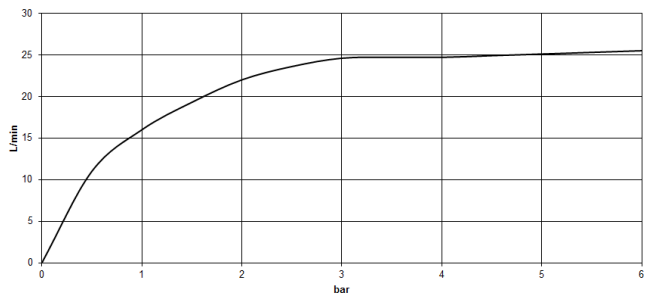

CL.1 Bath spout for wall mounting - Dark Chrome

CL.1

13 801 705

- 205mm projection
- rectangular spray pattern with 55 individual jets
- hole diameter 37 mm
- 1/2" connection
- plug-link mounting
- max. flow 24.6 l/min at 3 bar flow pressure

mm [inches]

Flow rate chart

13 801 705

Parts for other finishes can be found here: [Chrome](#)

Spare parts list

No.	Item Number	Name	Quantity used	Delivery time
1	09 24 03 081 10 90	extension	1	2
2	09 24 03 180 90	nipple	1	2
3	09 14 10 119 90	seal	1	2
4	09 31 20 027 10-00	plug	2	10
5	09 14 10 132 90	seal	2	2
6	90 31 11 004 00 90	pin	1	2
7	90 11 02 299 00 90	aerator	1	2